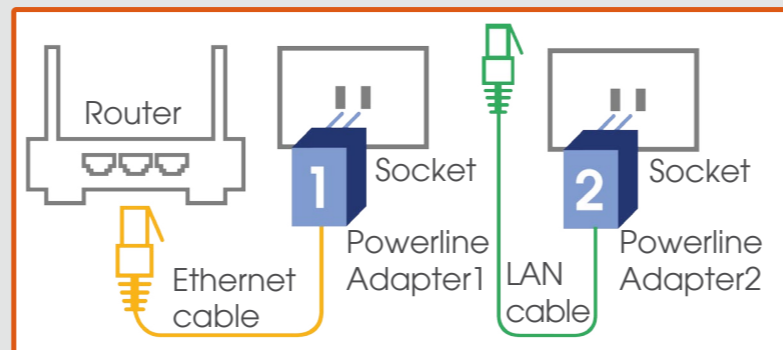

SEA CLOUD BOARDS

END USER

App

APP to open your gate wherever you are

for Android

for Apple

NO
Monthly
FEE

Check if your gate is open or closed

One device for END USERS and PROFESSIONAL needs

UNIVERSAL for
ALL Electronic Control Units DG series
230Vac - 110Vac - 24Vdc

PROFESSIONAL INSTALLER

App

- 1 With your device you can program our Control Units and receive the diagnostic on time by e-mail
- 2 Maintenance setting (set number of cycles)
- 3 You will have a total overview of events and access with timetable like an access control
- 4 Possibility to assign the remote control to several end users