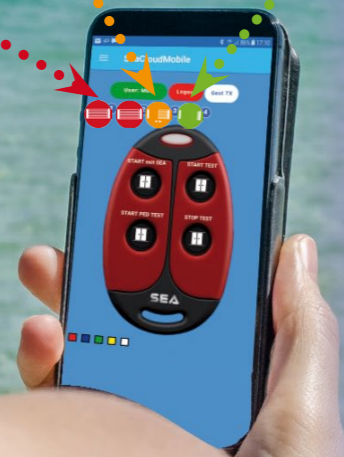

SEA CLOUD BOARDS

END USER

App

APP to open your gate wherever you are

for Android

for Apple

NO
Monthly
FEE

Check if your gate is open or closed

One device for END USERS and PROFESSIONAL needs

UNIVERSAL for
ALL Electronic Control Units DG series
230Vac - 110Vac - 24Vdc

PROFESSIONAL INSTALLER

App

- 1 With your device you can program our Control Units and receive the diagnostic on time by e-mail
- 2 Maintenance setting (set number of cycles)
- 3 You will have a total overview of events and access with timetable like an access control
- 4 Possibility to assign the remote control to several end users

- TEST verify the status of the entrance
- SERVICE reset work cycles
- @ALARM receive email of alarms
- @FAULT receive email of faults
- DOWN scroll down
- UP scroll up
- OK confirmation
- STOP stop command
- START open/close command
- START Pedestrian partial opening command
- MENU BOX LIST

Compatible with control units with revision Firmware 2.0 and later

MENU BOX LIST
you can scroll down the entire menu or text the number of the menu that you want in the search bar